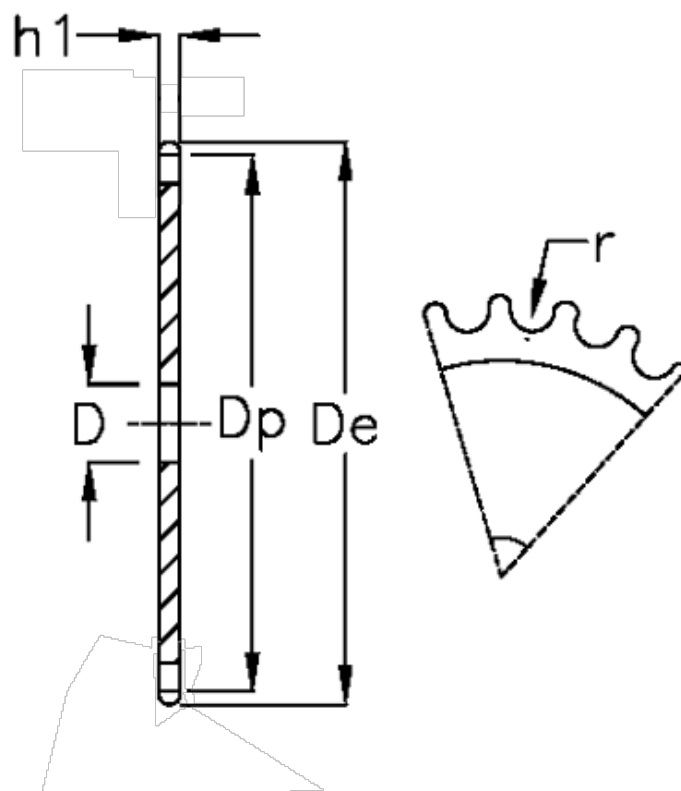

Article number: 616021009076

Description: Plate wheel 20 B-1 Z=76 simplex

Measures

C	= 4
D	= 30
De	= 783.5
Dp	= 768.32
For chain size	= 1 1/4 x 3/4
For chain type	= 20 B-1
h1	= 18.5
Number of teeth	= 76

r = 19.05